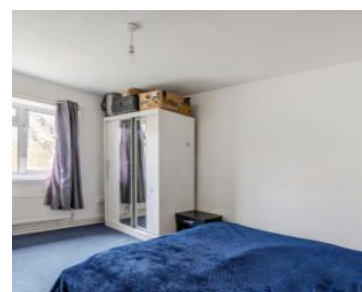

GU215ER

2 BEDROOM FLAT TO LET

<https://www.estazza.com>

2 Bedroom Flat To Let in Sheerwater Woking The property comprises of 2 Double bedrooms, Living room, Fitted Kitchen, and a Family bathroom.

- 2 beds
- 1 bath
- Flat / Apartment
- To Rent
- Leasehold

Features: Balcony, Heating

Date added: Added 8 months ago

Rent Period: per month

Status: Leasehold

Bathrooms: 1 bath

Amenities: Refrigerator

Rooms

Array