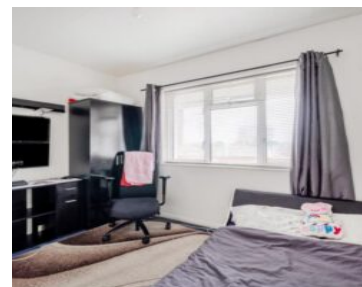

GU215ER

2 BEDROOM FLAT TO LET

<https://www.estazza.com>

2 Bedroom Flat To Let in Sheerwater Woking The property comprises of 2 Double bedrooms, Living room, Fitted Kitchen, and a Family bathroom.

- 2 beds
- 1 bath
- Flat / Apartment
- To Rent
- Leasehold

Features: Balcony, Heating

Date added: Added 8 months ago

Rent Period: per month

Status: Leasehold

Bathrooms: 1 bath

Amenities: Refrigerator

Rooms

Array